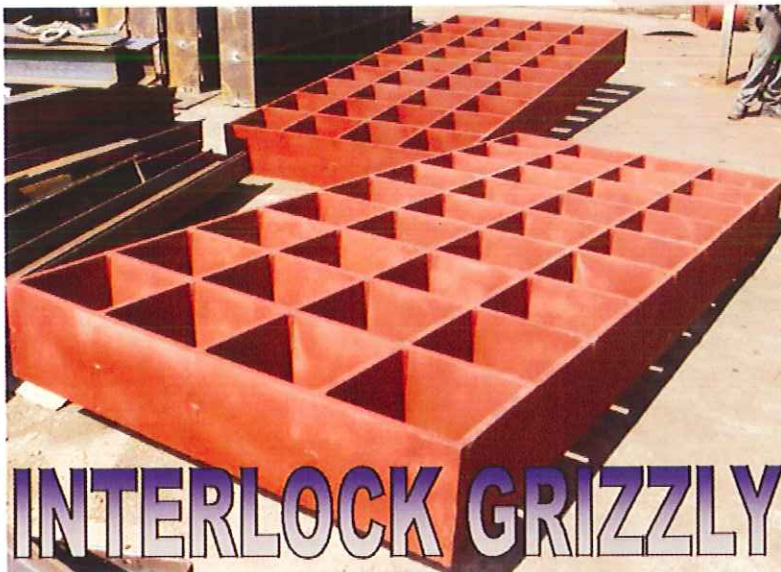

INTERLOCK GRIZZLY

GRIZZLY NOW AVAILABLE CONTACT:

TEL: +27 11 861 5200
FAX: +27 11 861 5353
EMAIL: main@vrn.co.za
17 Berry Road, Roodekop, Germiston
P.O. Box 123813, Alrode, 1451

www.vrnsteel.co.za