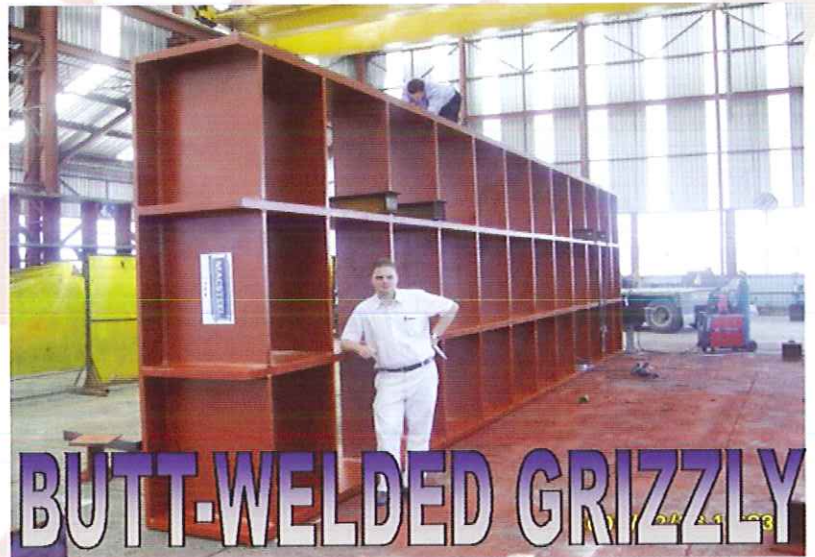

VRN 

NEW PRODUCT GRIZZLY

MATERIAL USED:
VRN 400
VRN 500
VRN 700 S
CREUSABRO 4800
CREUSABRO 8000

BOX GRIZZLY

CUSTOM DESIGNED WELDED
PROCEDURES TO CATER FOR ALL
GRADES OF HIGH STRENGTH
STEEL

MANUFACTURED TO EXACT
CUSTOMER
SPECIFICATIONS
AND SUPPLIED WITH FULL DATA
PACK