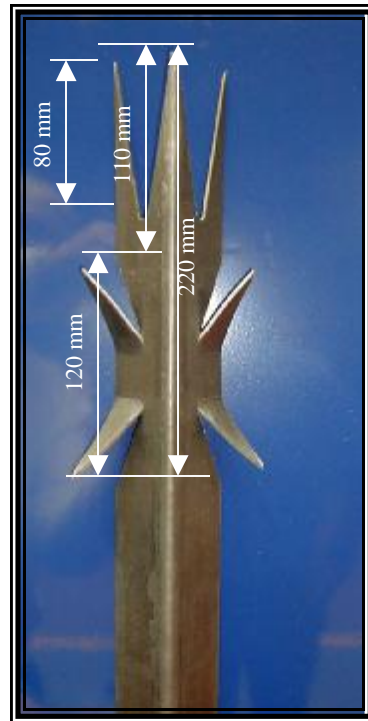

# Paling Spike types we manufacture

TRADING

Contact Persons:

George Nieuwoudt 011 871 4660

Danny Rubin 011 871 4711

Ivor Cohen 082 556 4136

40 X 40 and 30 x 30 Angle

**Industrial**

	X	Y	Z
40 x 40	75	90	Centre
30 x 30	60	78	Centre

40 X 40 Angle Only

**7- Spike**

40 X 40, 30 x 30 and 25 x 25 Angle

**Devils Fork**

Material	X
40 x 40	65
30 x 30	45
25 x 25	32

40 X 40 Angle Only

**Domestic**