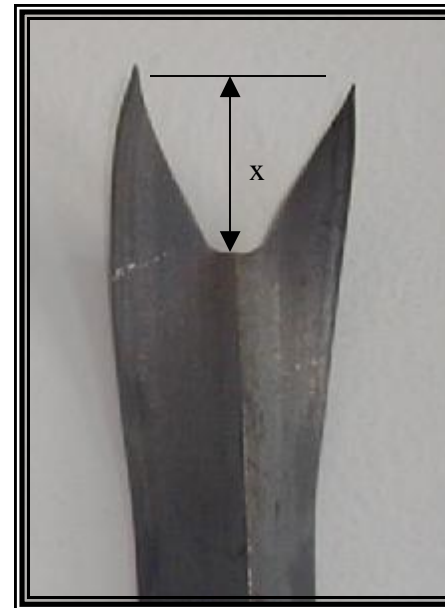

# Paling Spike types we manufacture

TRADING

Contact Persons:

George Nieuwoudt 011 871 4660

Danny Rubin 011 871 4711

Ivor Cohen 082 556 4136

40 X 40 and 30 x 30 Angle

**Industrial**

	X	Y	Z
40 x 40	75	90	Centre
30 x 30	60	78	Centre

40 X 40 Angle Only

**7- Spike**

40 X 40, 30 x 30 and 25 x 25 Angle

**Devils Fork**

Material	X
40 x 40	65
30 x 30	45
25 x 25	32

40 X 40 Angle Only

**Domestic**