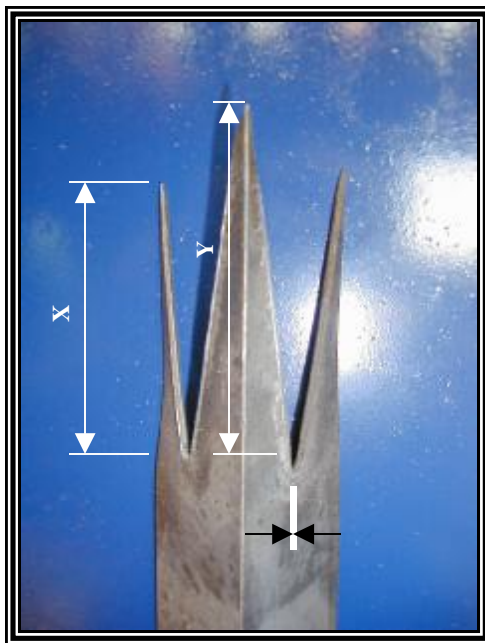

# Paling Spike types we manufacture

TRADING

Contact Persons:

George Nieuwoudt 011 871 4660

Danny Rubin 011 871 4711

Ivor Cohen 082 556 4136

40 X 40 and 30 x 30 Angle

**Industrial**

	X	Y	Z
40 x 40	75	90	Centre
30 x 30	60	78	Centre

40 X 40 Angle Only

**7- Spike**

40 X 40, 30 x 30 and 25 x 25 Angle

**Devils Fork**

Material	X
40 x 40	65
30 x 30	45
25 x 25	32

40 X 40 Angle Only

**Domestic**