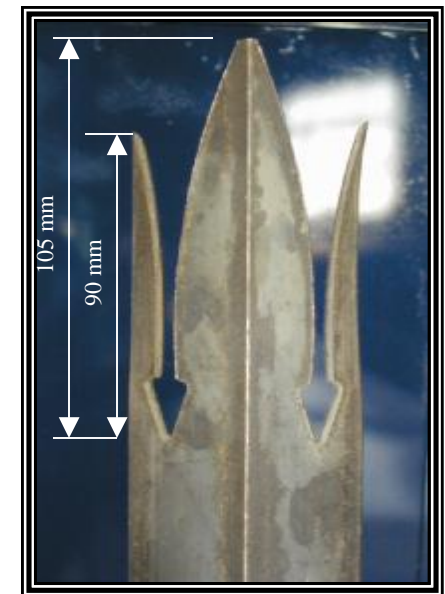

# Paling Spike types we manufacture

TRADING

Contact Persons:

George Nieuwoudt 011 871 4660

Danny Rubin 011 871 4711

Ivor Cohen 082 556 4136

40 X 40 and 30 x 30 Angle

**Industrial**

	X	Y	Z
40 x 40	75	90	Centre
30 x 30	60	78	Centre

40 X 40 Angle Only

**7- Spike**

40 X 40, 30 x 30 and 25 x 25 Angle

**Devils Fork**

Material	X
40 x 40	65
30 x 30	45
25 x 25	32

40 X 40 Angle Only

**Domestic**